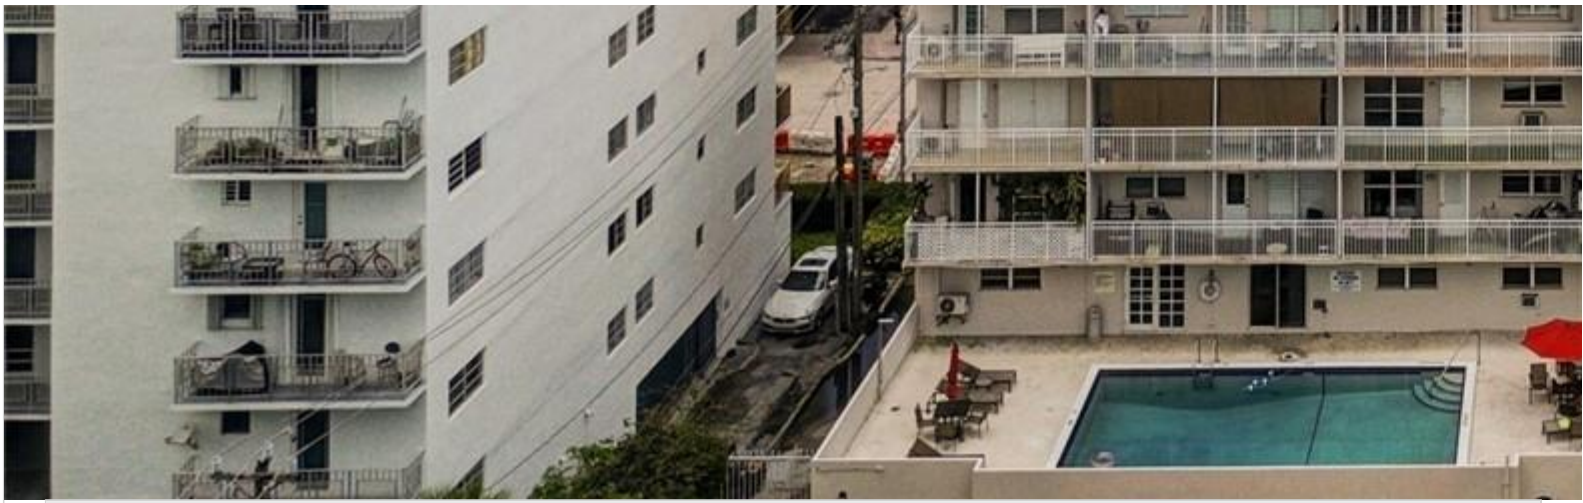

A11885573 SEFMLS © 2025

Price: \$299,000

MLS Number: A11885573

Condo / Town Home

1300 Lincoln Rd Unit B402, Miami Beach, Florida 33139 USA

Beds: 1

Baths: 1

Living Area: 730

Unit: B402

HOA Fees: \$856

Year Built: 1966

Community: LINCOLN TOWERS CONDO

Subdivision: LINCOLN TOWERS CONDO

Junior High: Nautilus

High School: Miami Beach

ABOUT THIS PROPERTY

Introducing a premium investment opportunity: a spacious 1-bedroom unit on West Bay Side of Lincoln Road, complete with vibrant area close to amenities, the unit's desirable location appeals to both renters and potential buyers, making it an attract