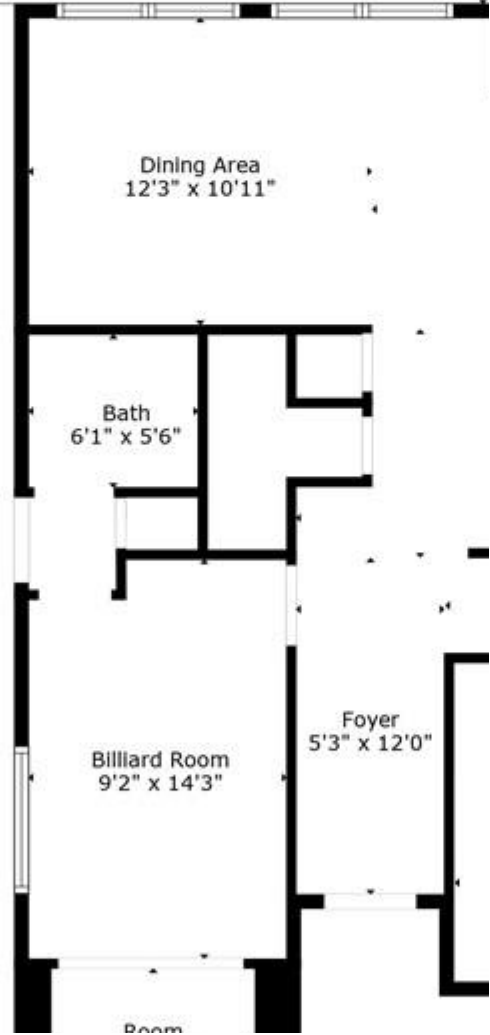

A11957391 SEFMLS© 2026

TOTAL:
FLOOR 1:
EXCLUDED AREAS

Floor Plan Created By Cubicasa App. Measurem

Price: \$4,500	MLS Number: A11957391	Rental
1121 Guava Isle, Fort Lauderdale, Florida 33315 USA		
Beds: 3	Baths: 3	Living Area: 1,564
Lot Square Feet: 6,890	HOA Fees:	Waterfront: YES
Year Built: 1959		
Community: SOUTH NEW RIVER ISLES SEC		Subdivision: SOUTH NEW RIVER ISLES SEC