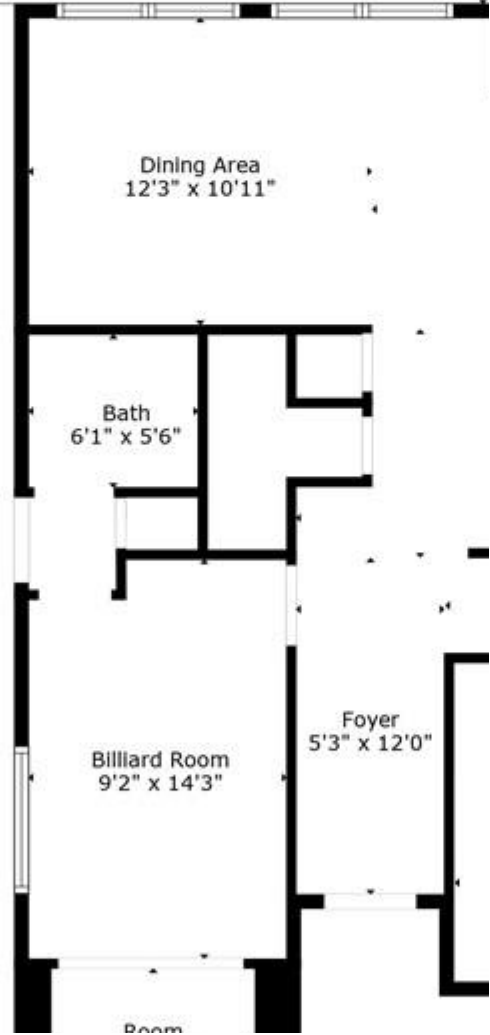

A11957391 SEFMLS© 2026

TOTAL:
FLOOR 1:
EXCLUDED AREAS

Floor Plan Created By Cubicasa App. Measurem

Price: \$4,500	MLS Number: A11957391	Rental
1121 Guava Isle, Fort Lauderdale, Florida 33315 USA		
Beds: 3	Baths: 3	Living Area: 1,564
Lot Square Feet: 6,890	HOA Fees:	Waterfront: YES
Year Built: 1959		
Community: SOUTH NEW RIVER ISLES SEC	Subdivision: SOUTH NEW RIVER ISLES SEC	