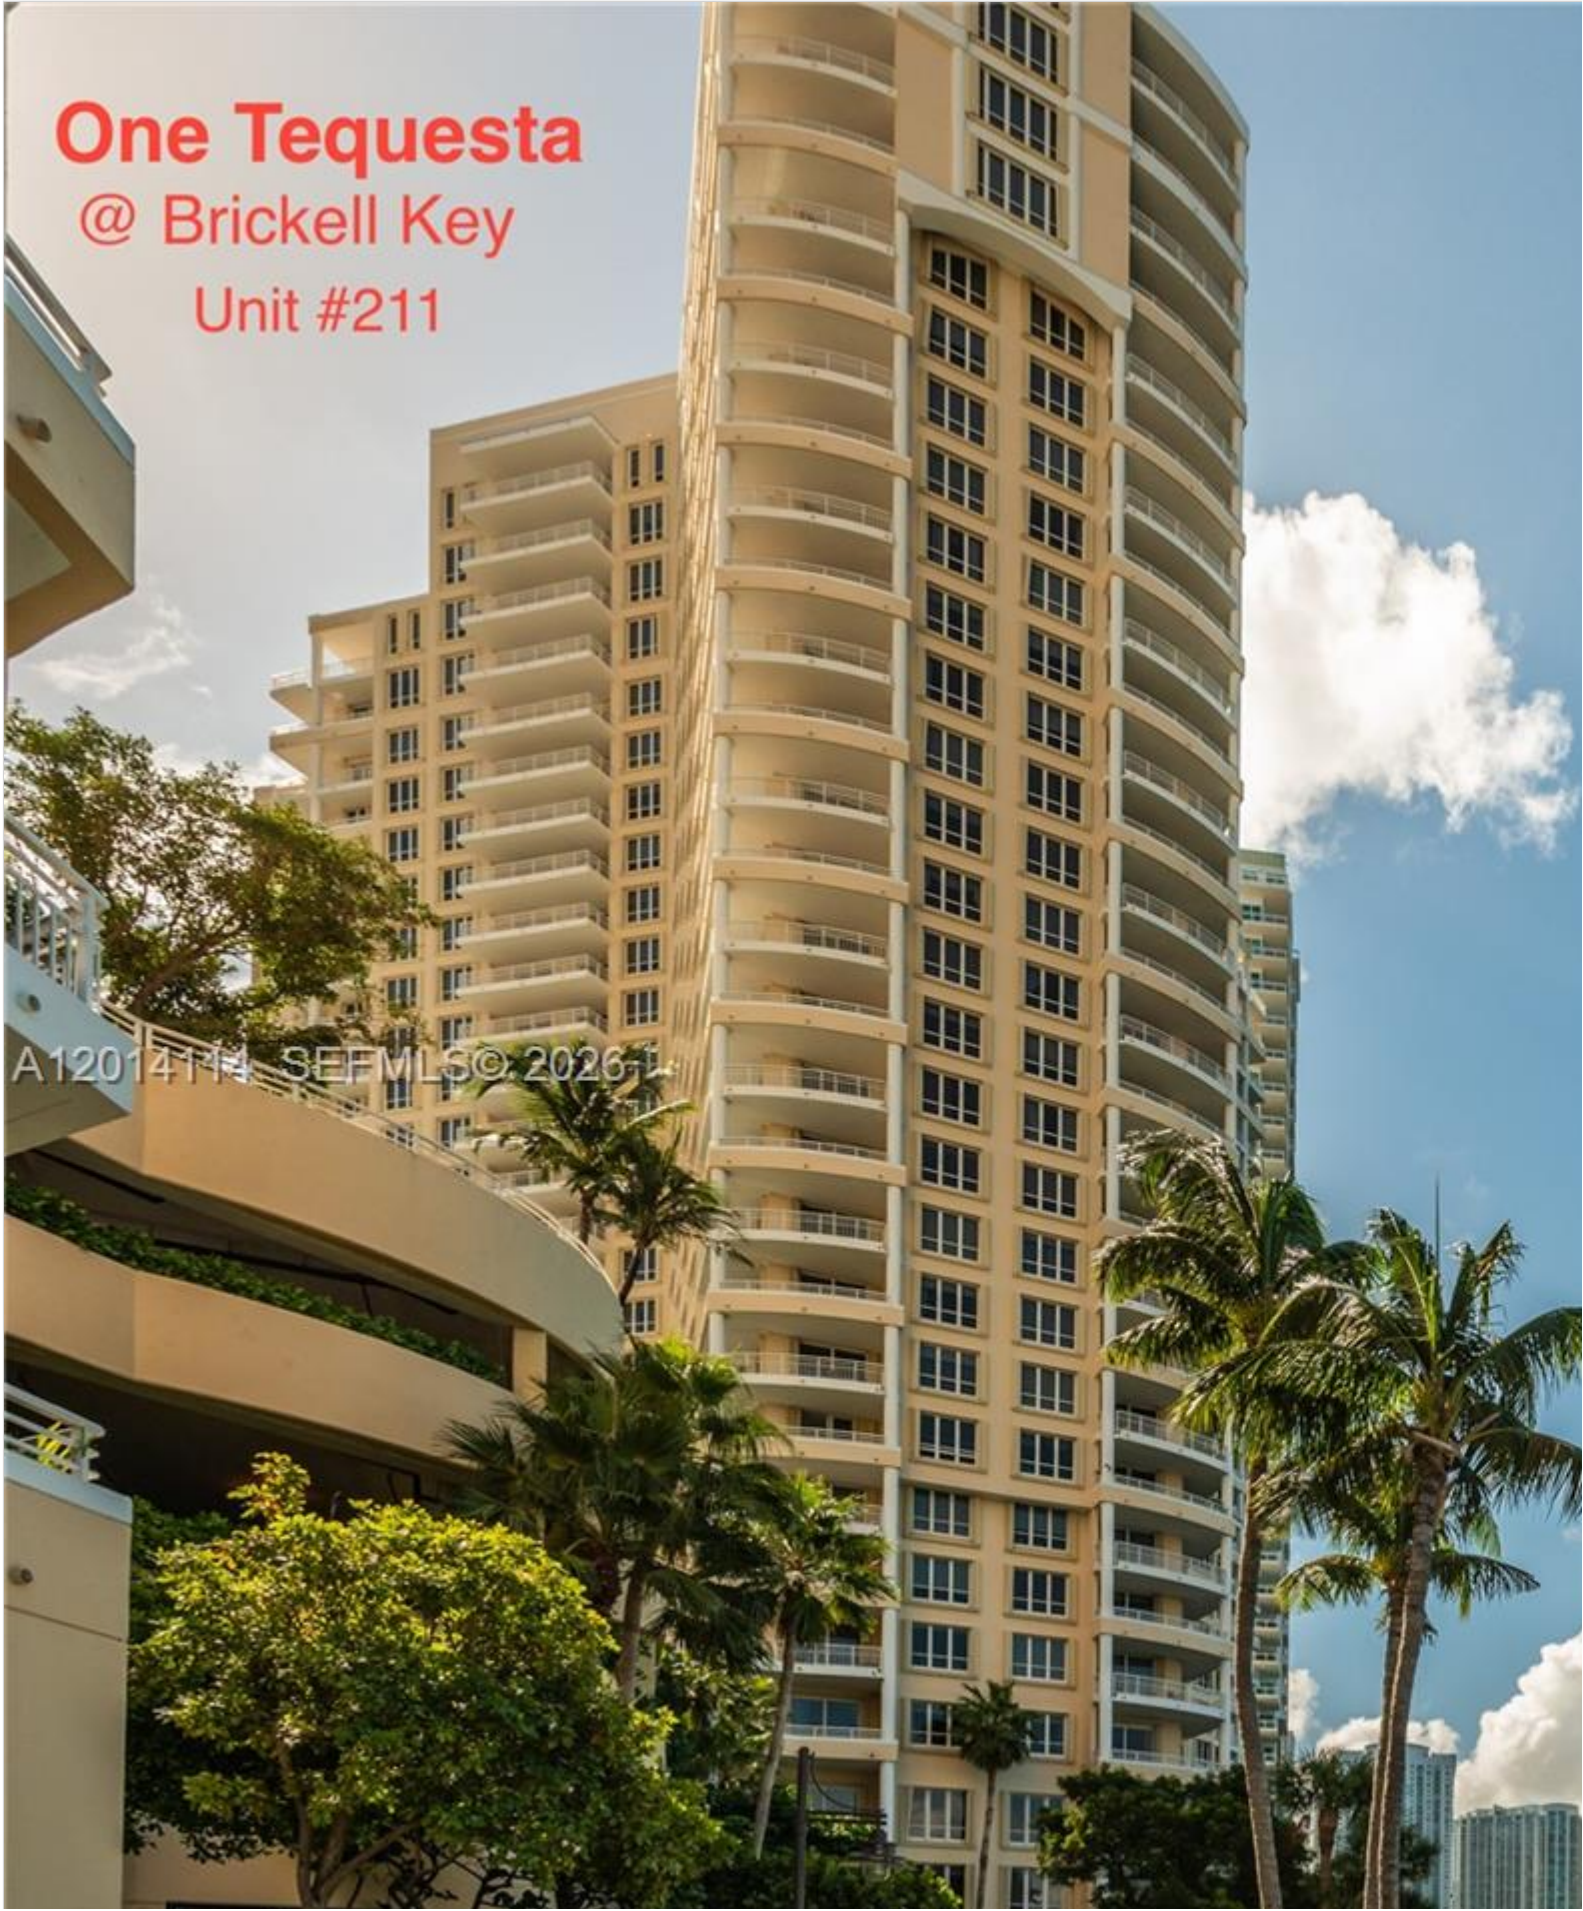

One Tequesta
@ Brickell Key
Unit #211

A12014114 SEFMLS © 2026-1

Price: \$6,300

MLS Number: A12014114

Rental

888 Brickell Key Dr Unit 211, Miami, Florida 33131 USA

Beds: 2

Baths: 2

Half Baths: 1

Living Area: 1,790

Unit: 211

HOA Fees:

Waterfront: YES

Year Built: 1995

Community: ONE TEQUESTA POINT CONDO

Subdivision: ONE TEQUESTA POINT CONDO

Elementary School: Southside

Junior High: Shenandoah

High School: Washington; Brooker T

ABOUT THIS PROPERTY

Live the amazing "Brickell Key lifestyle" at the prestigious ONE TEQUESTA POINT high-rise. Bask in gorgeous sunrises from the building; flowing and spacious with 1,790 Sq. Ft of interior space. It also has a Den that can be used as a third bedroom/office. Parking is on the same level. Experience single-family-like living in the comfort of a world-class condominium. Brickell Key h