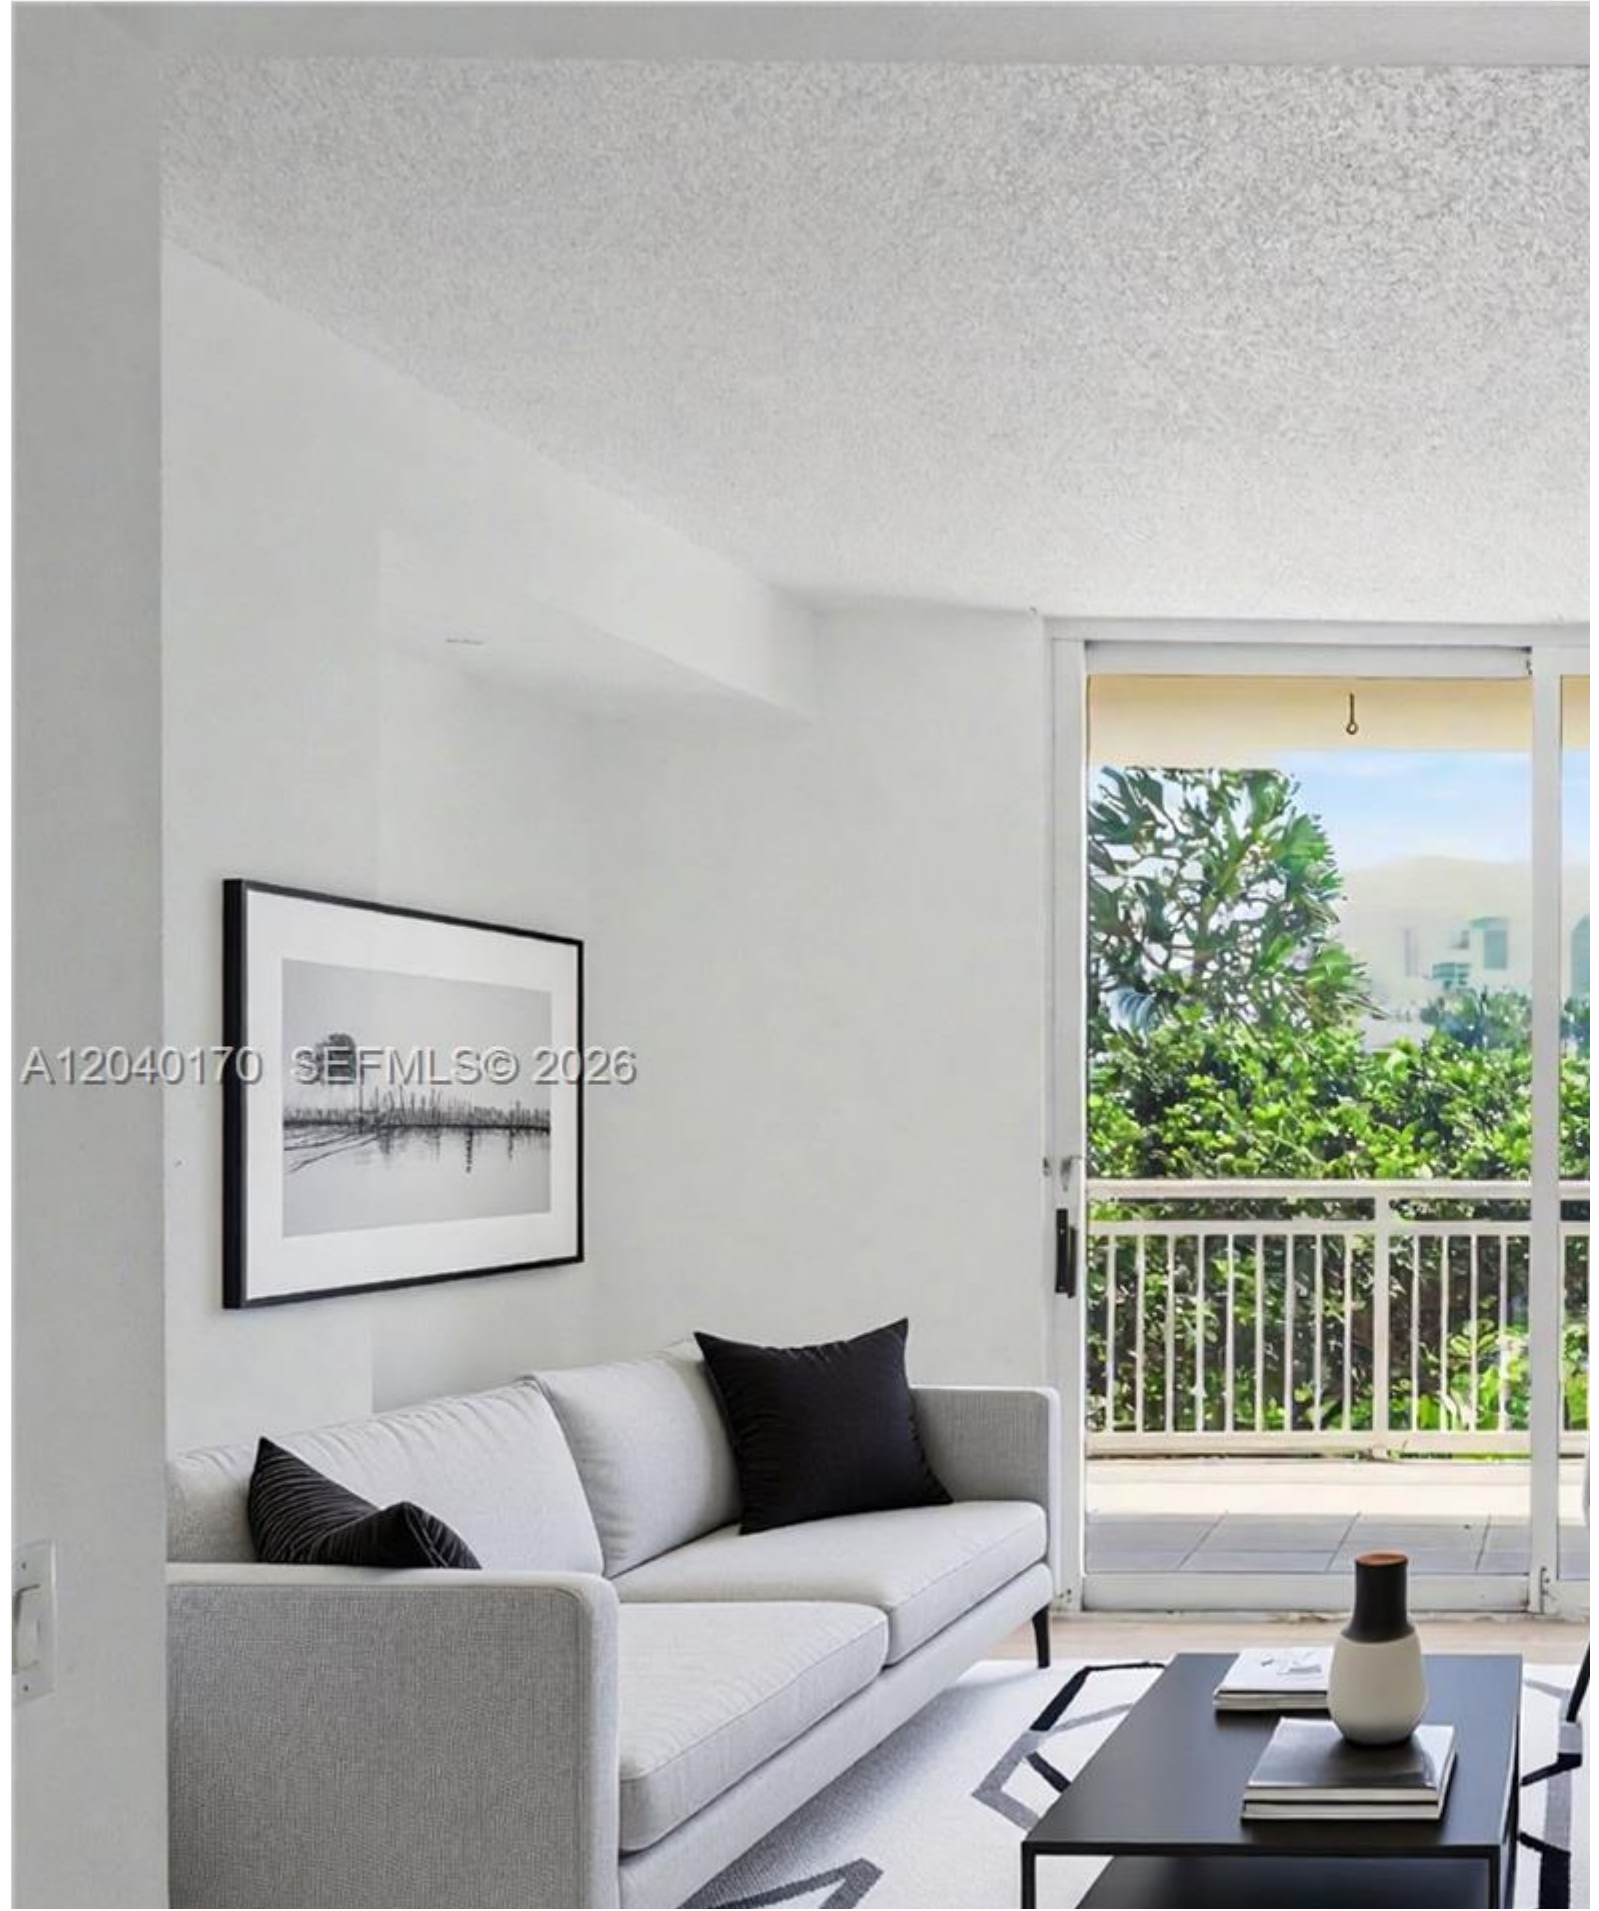

A12040170 SEFMLS© 2026

Price: \$650,000

MLS Number: A12040170

Condo / Town Home

2475 Brickell Ave Unit 704, Miami, Florida 33129 USA

Beds: 2

Baths: 2

Living Area: 1,140

ABOUT THIS PROPERTY

Experience the perfect blend of vibrant city life and serene privacy in Brickell at The Metropolitan. This stunning unit features Step out onto the spacious balcony to enjoy breathtaking, unobstructed skyline views—the perfect backdrop for relaxation c from Key Biscayne, Coconut Grove, Coral Gables, US-1, and I-95. This exceptional unit includes the rare convenience of two premium amenities, including a fully equipped gym, clubroom, tennis court, sauna, pool, and a convenient on-site cafe/sundr